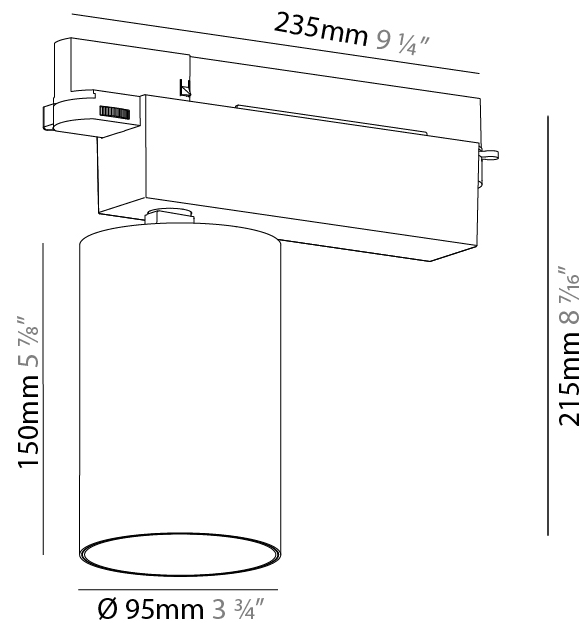

GENERAL

Series: Centriq
 Subseries: Centriq 95
 Brand: Prolicht
 Division: Architectural
 Mounting Type: Track
 Mounting Location: Ceiling
 Subcategory: Spots

PHYSICAL

Shape: Cylinder
 Diameter (mm): 95
 Diameter (in): 3 3/4
 Length (mm): 235
 Length (in): 9 1/4
 Height (mm): 150
 Height (in): 5 7/8
 Light Distribution: Adjustable / Direct
 Weight (kg): 1.495
 Weight (lbs): 3.3
 Fixture Finish: SSR / BKV / CWI / CRY / HAB / UFT / ITA / RUA / FTG / MYG / LOD / PUS / FRO / FUP / KIA / POP / BLS / SPG / MEY / GOH / GUM / CHC / COM / ABZ / JAG / OBR / MOS / ROR
 Fixture Material: Aluminum

OPTICAL

Reflector: 18 / 26 / 40
 Adjustability: Rotational 340°; Tilt 90°
 Upon Request: Special Beam Angles

RATINGS AND CERTIFICATIONS

Certified By: Certified for North American Standards
 IP rating: IP20